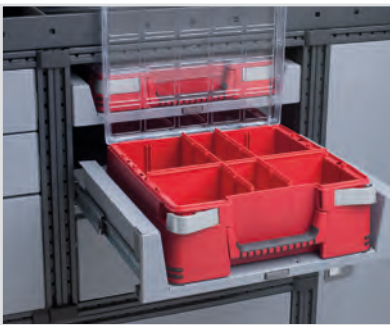

# Accessories

Grab handle  
Part No: 50014-03

Load stop  
Part No: 50250-03

Kit tool holders  
Part No: 10848 (15 pcs)  
Part No: 10849 (30 pcs)  
Part No : 10850 (50 pcs)

Mobil-Box  
Part No: 10566, width 486 mm (low)  
Part No: 10563, width 486 mm (high)