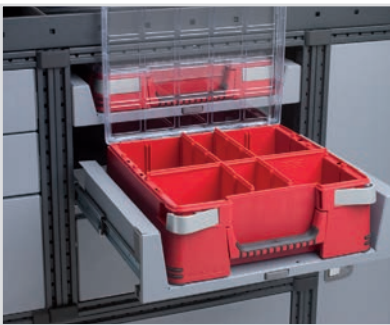

# Accessories

Grab handle  
Part No: 50014-03

Load stop  
Part No: 50250-03

Kit tool holders  
Part No: 10848 (15 pcs)  
Part No: 10849 (30 pcs)  
Part No: 10850 (50 pcs)

Mobil-Box  
Part No: 10566, width 486 mm (low)  
Part No: 10563, width 486 mm (high)